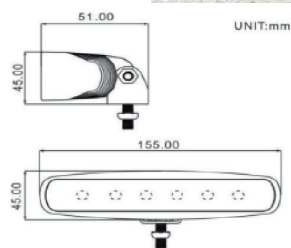

VSWD-WL601 White Worklamp

R10

Part Number	Description
VSWD-WL601W-S	WHITE 18W RECT LAMP – SPOT BEAM

Lumens	1350	Approvals	ECE R10
Voltage	10-30v	IP Rating	IP68
LEDs	6 LEDs	Beam Pattern	Spot
Mounting	Bracket Mounting	Additional Features	
Dimensions	See Above	Box Qty	20
Housing Material	Aluminium	Lens Material	PC